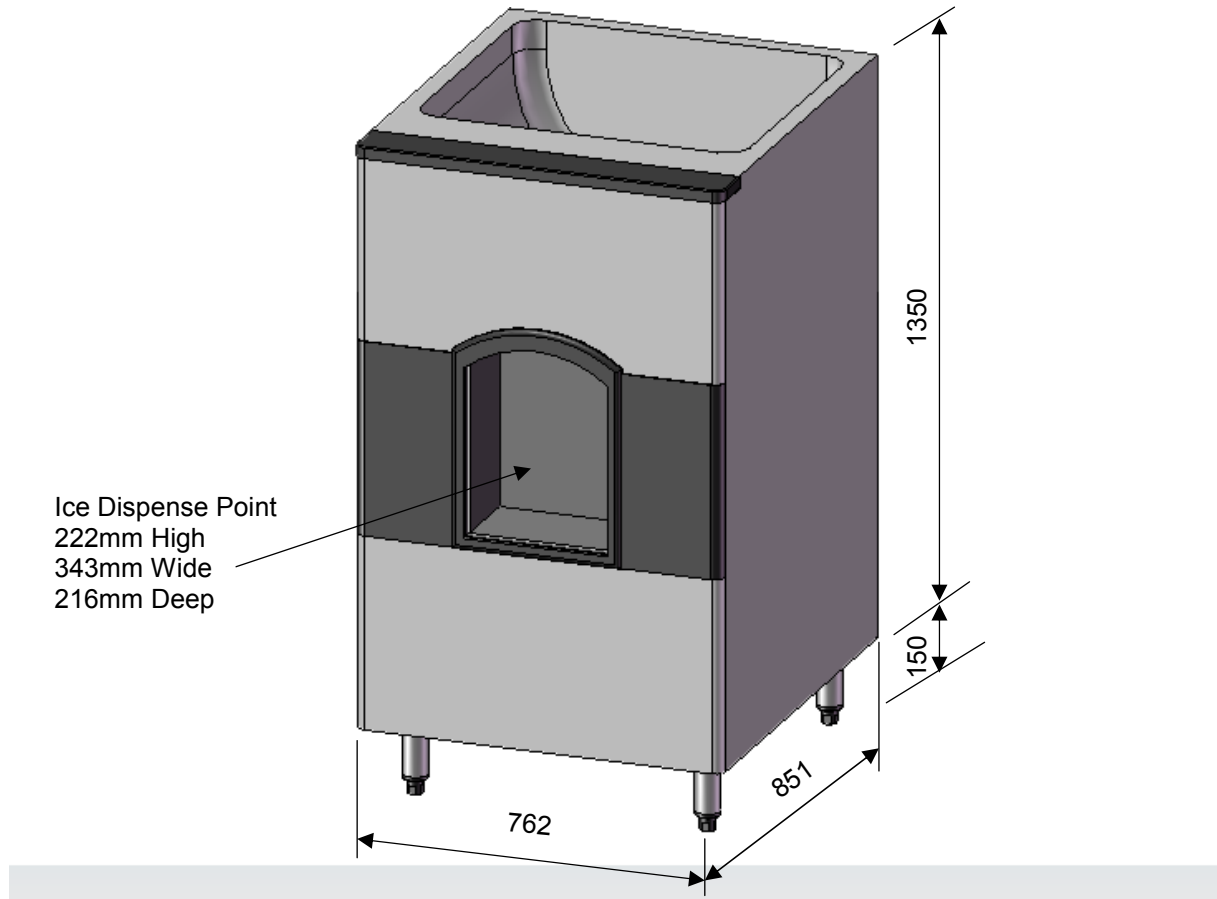

**MODEL ID 81
ICE DISPENSER**

Stainless Steel Cabinet

**Food grade polyethylene hopper with
non CFC foamed - in - place insulation**

Ice Storage Capacity: 81kg

Dispenses up to 1/2 kg of ice per second

User friendly "Push to Dispense" mechanism

MODEL ID 81 ICE DISPENSER

SPECIFICATIONS

ELECTRICAL SUPPLY

240V, 10amp GPO

DRAINAGE

Floor waste or tundish at floor level

WEIGHT

99kg