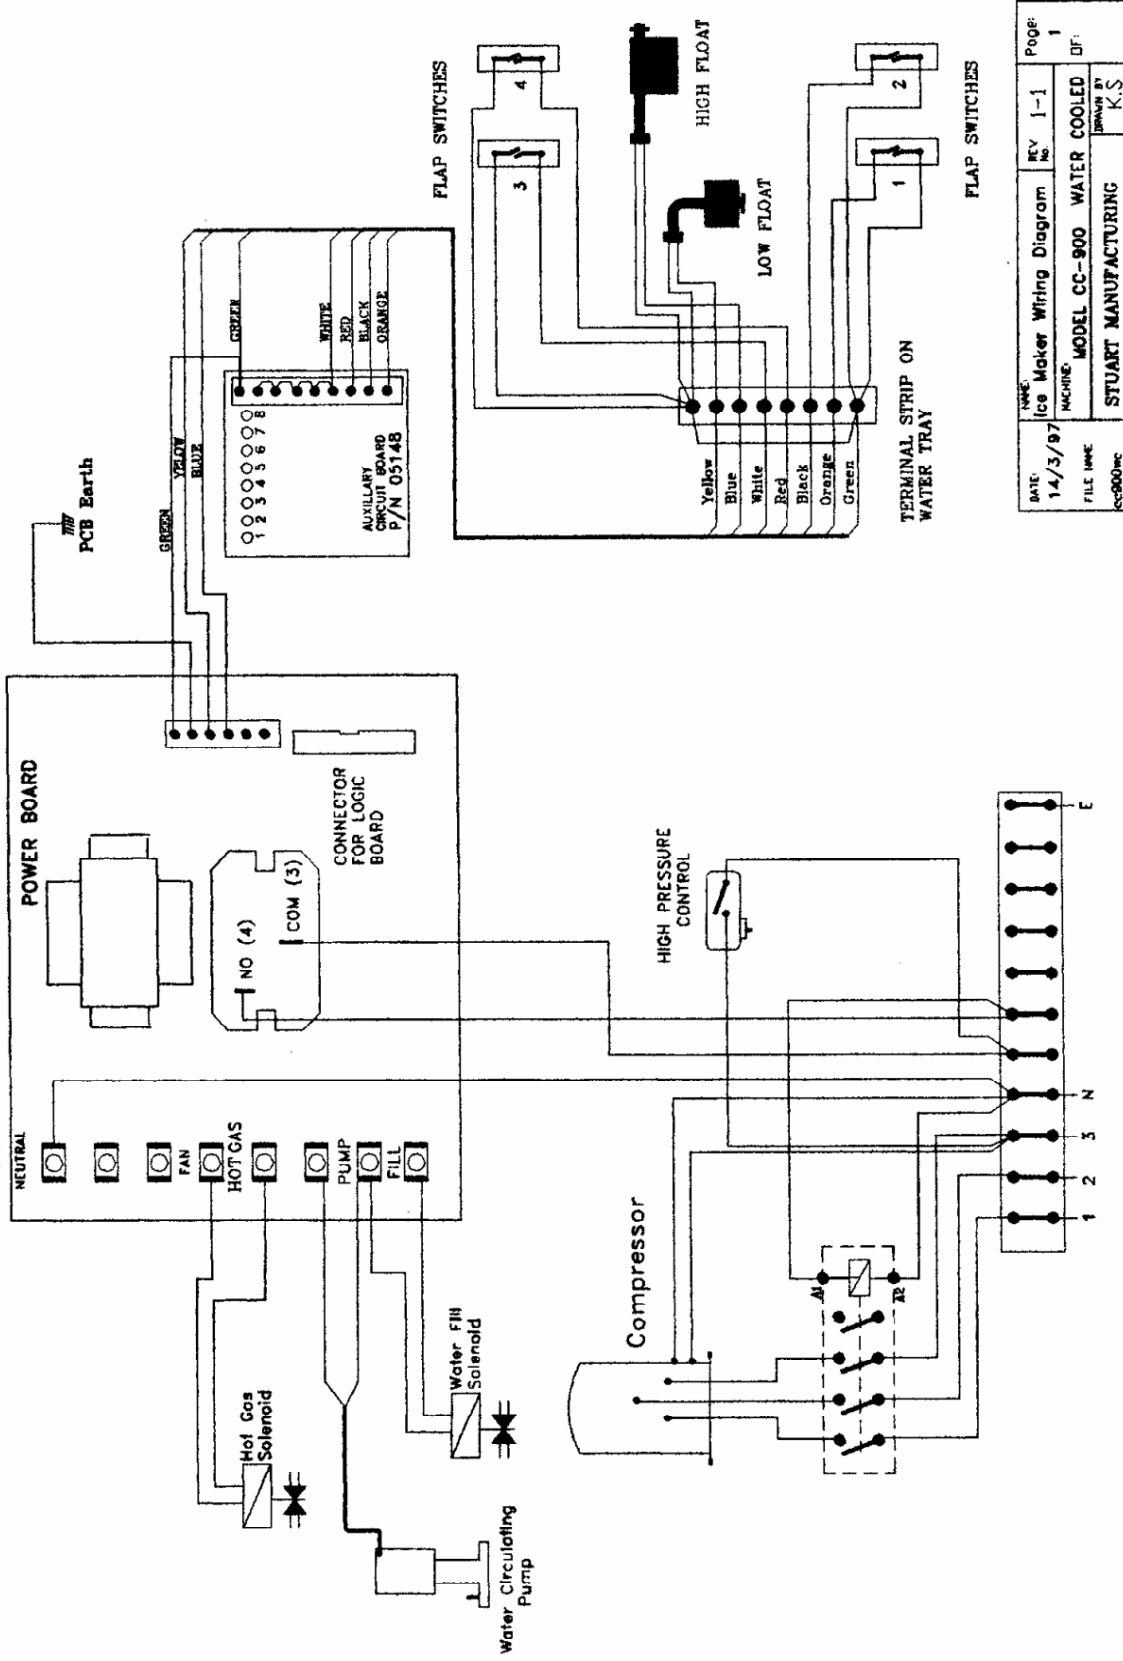

CC-900 Water Cooled

DATE:	14/3/97	REV No:	1-1	Page:	1
NAME:	Ice Maker Wiring Diagram	MACHINE:	MODEL CC-900 WATER COOLED	DRN BY:	
FILE NAME:	cc900inc	STUART MANUFACTURING		DRAWN BY:	K.S