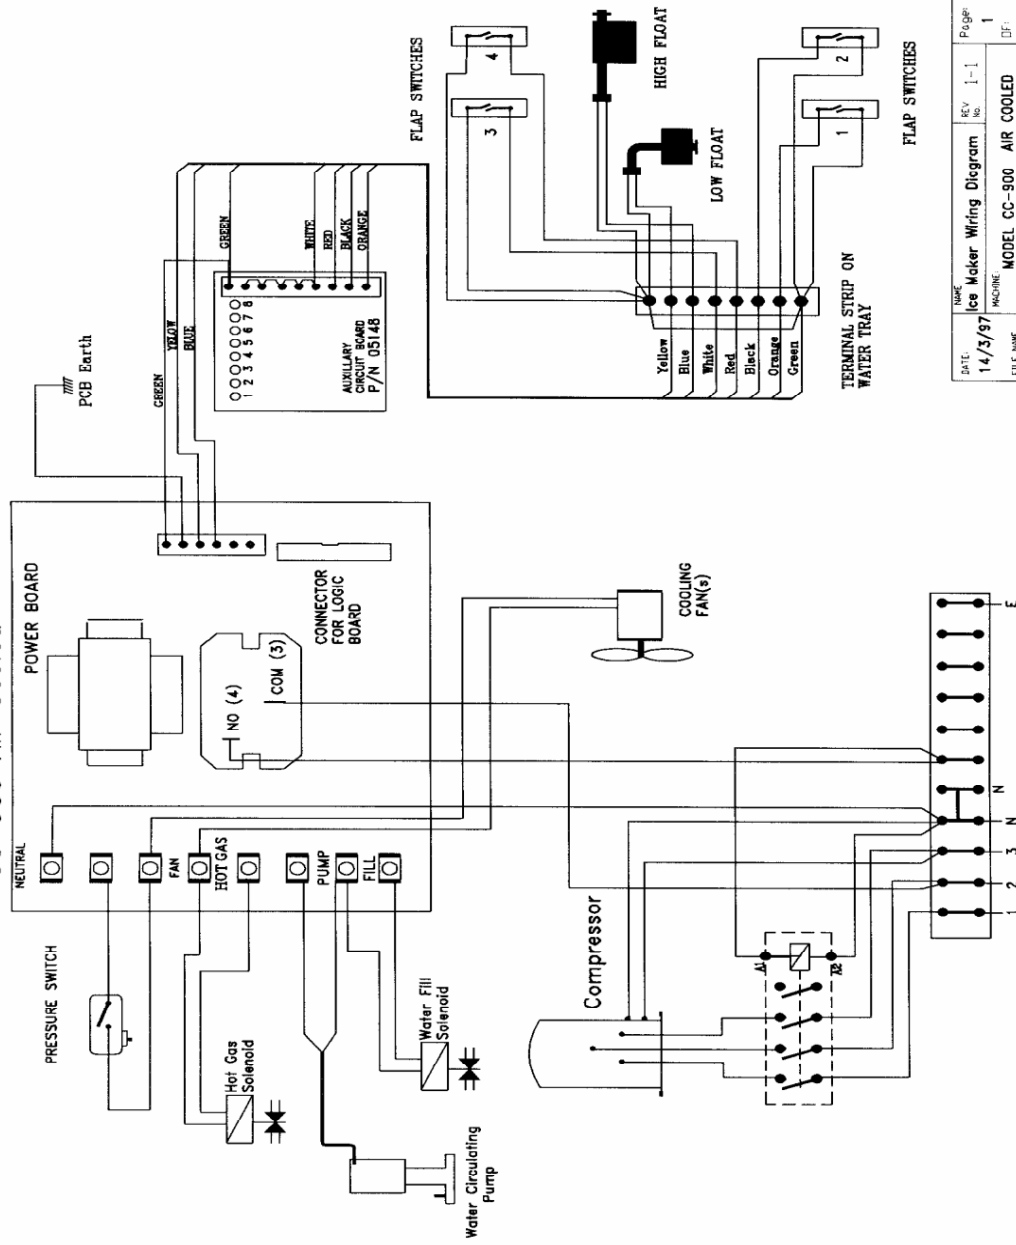

CC-900 Air Cooled

NAME	Ice Maker Wiring Diagram	REV	1-1	Page	1
DATE	14/3/97	NO.	1	DFI	1
FILE NAME	MODEL CC-900 AIR COOLED	DESIGNED BY			
cc900a.c	STUART MANUFACTURING	DRAWN BY	K.S.		