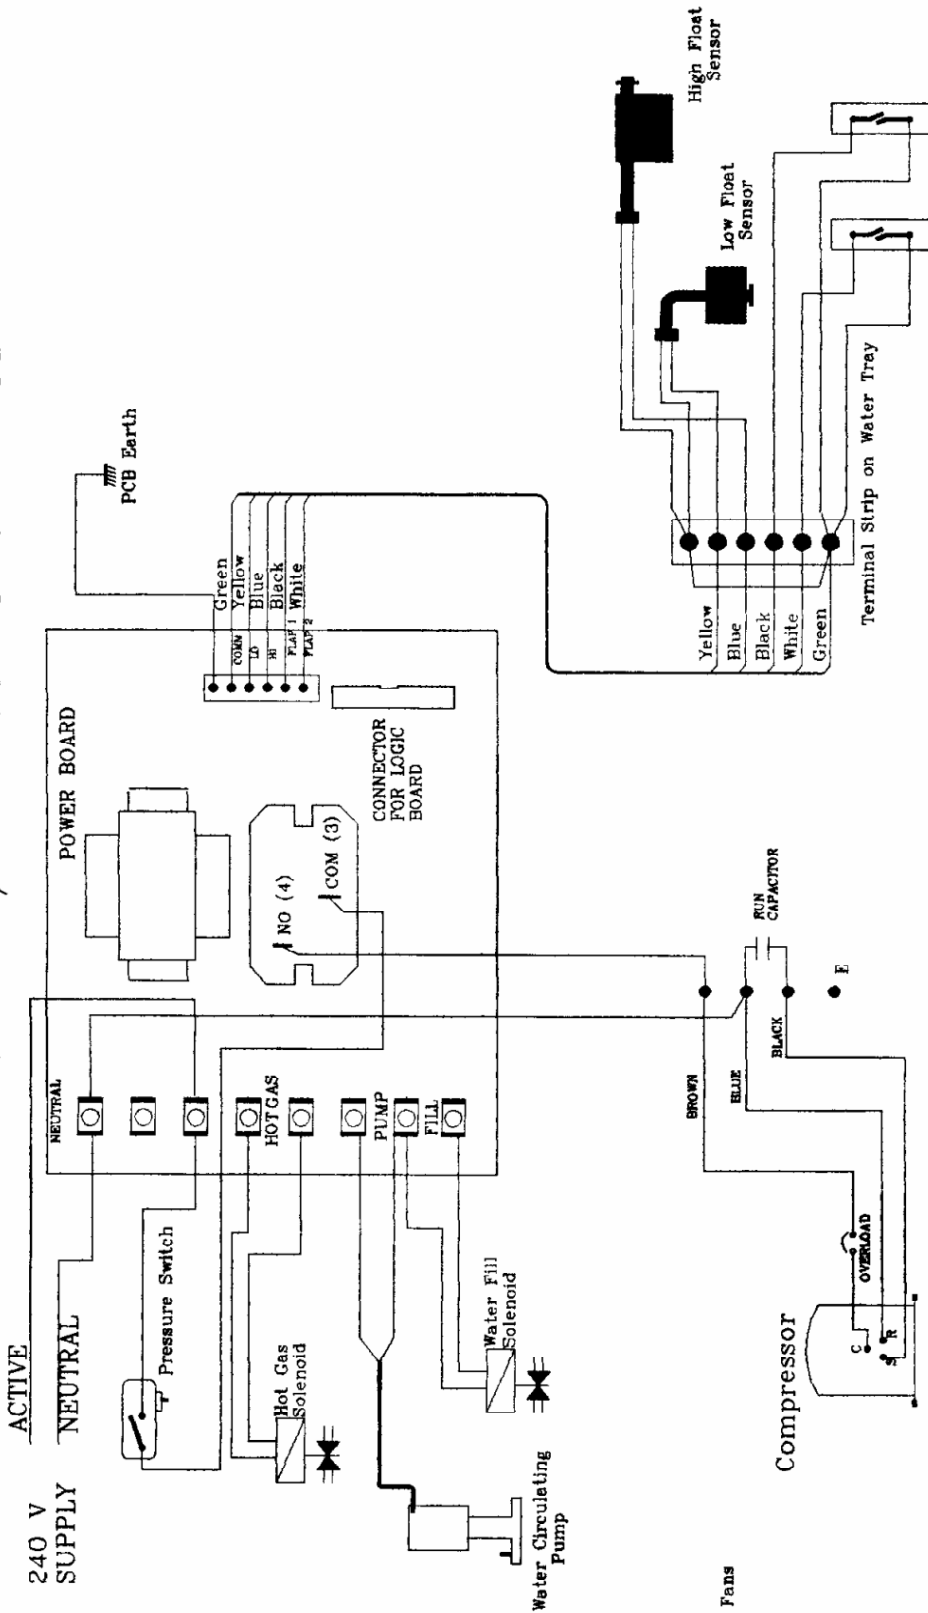

# CC-240 / CC-450 Water Cooled

Magnetic Flap Switches

DATE:	NAME:	REV:	Page:
16/12/96	ICE MAKER WIRING	1-1	1
	DIAGRAM		
FILE NAME:	MACHINE:	Water Cooled	DF:
CC450WC	CC-240/CC-450		
	STUART MANUFACTURING	DESIGNED BY:	K.S.