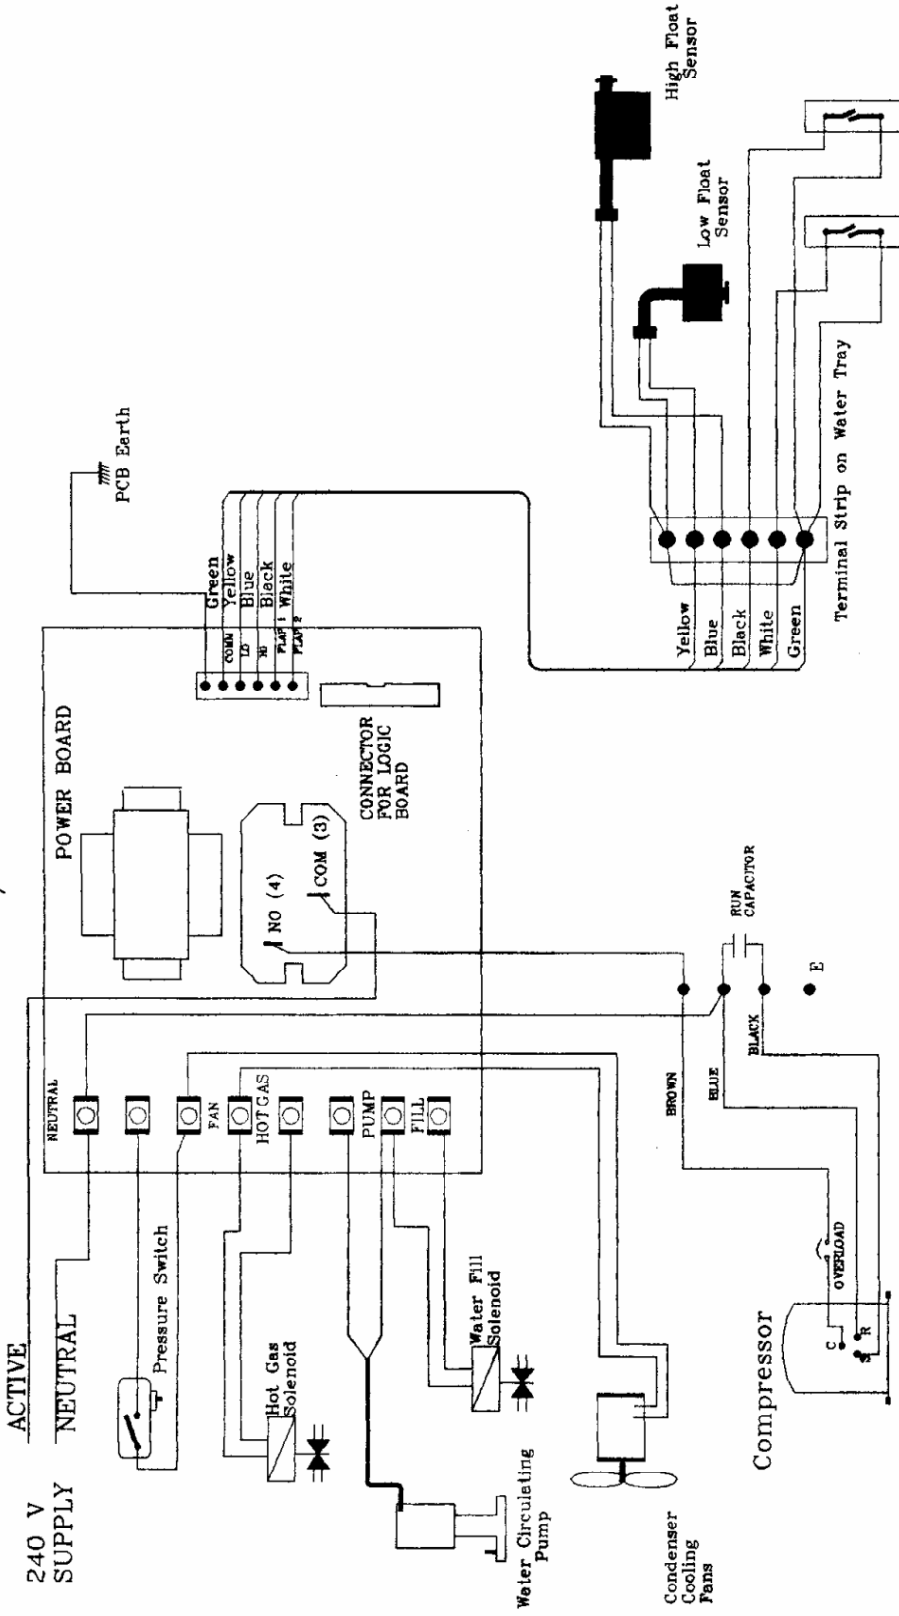

CC-240 / CC-450 Air Cooled

Magnetic Flap Switches

DATE:	16/12/86	REV No:	1-1	Page:	1
NAME:	ICE MAKER WIRING DIAGRAM				
FILE NAME:	CC-240/CC-450 Air Cooled				
DRAWN BY:	K.S.				
MANUFACTURING:	STUART MANUFACTURING				