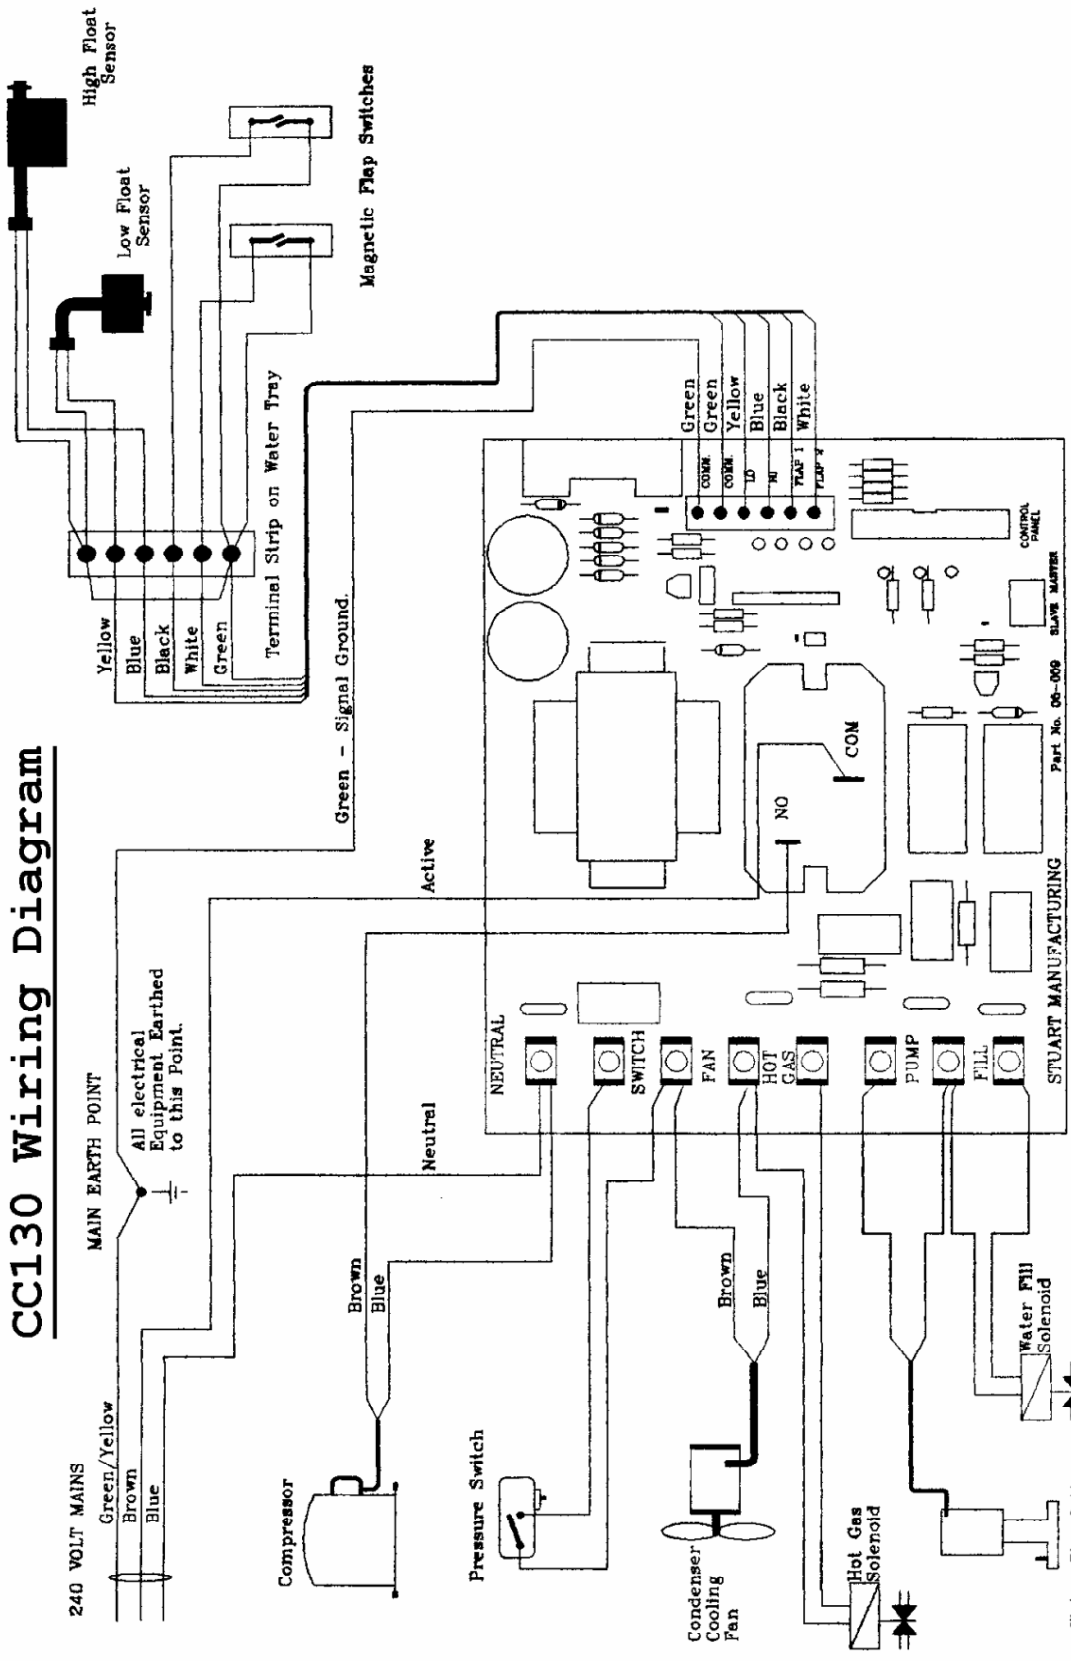

# CC130 Wiring Diagram

DATE	17/9/92	REV	1-1	PAGE	1
NAME	Ice Maker Wiring Diagram	REV	1-1	OF	1
FILE NAME	icediag	MACHINE	Model CC130	DRAWN BY	K.S.
			STUART MANUFACTURING		1

STUART MANUFACTURING  
Part No. 00-009  
BLAKE MASTER  
MAIN CIRCUIT BOARD